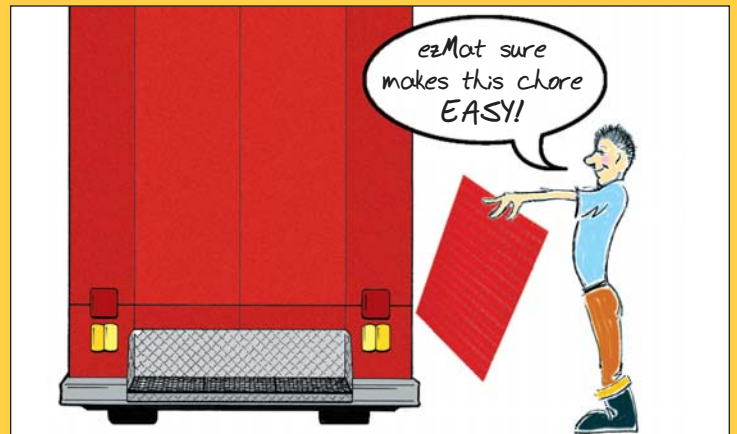

ezMat™

by Turtle Plastics

Something Really New in **Compartment Matting**

One-piece compartment matting makes cleaning a breeze!

“OLD” WAY

Disassembly and “spring housecleaning” individual mats...time-consuming and what a mess!

“NEW” WAY

The ezMat™ removes in one piece, simply hose off and re-install!

SPEC the ezMat™ on your next apparatus, or...
UPGRADE your existing apparatus to the ezMat™

TURTLE PLASTICS

THE RECYCLED PLASTICS COMPANY