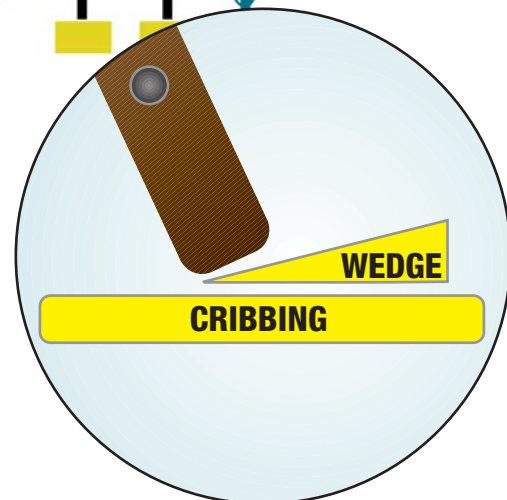

Stabilizit!

LADDER STABILIZATION KIT 

BE SAFE! Use ***Stabilizit!***
Ladder Stabilization Kits
Avoid unnecessary ladder accidents!

FEATURES

- Prevents ladder slippage on uneven surfaces
- Adjusts up to 3+ inches (Kit SIT-A) OR 5+ inches (Kit SIT-B)
- Kits include silkscreened storage bag