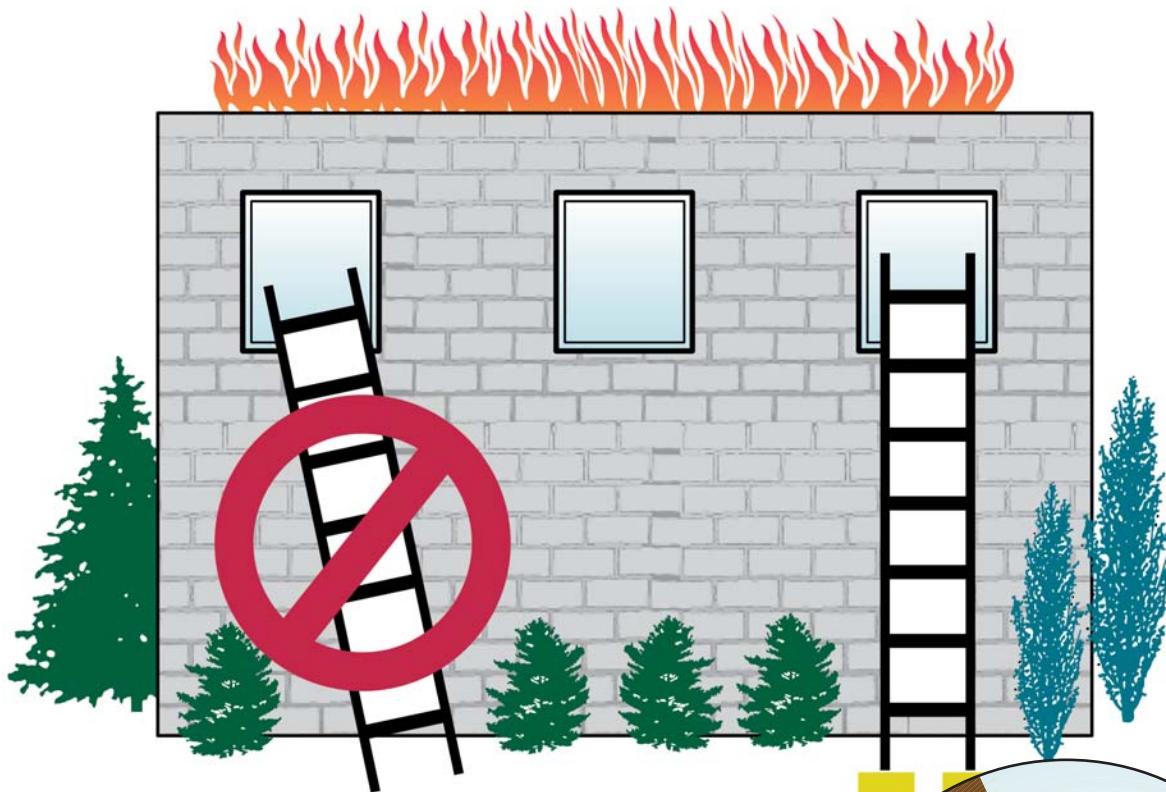

Stabilizit!

LADDER STABILIZATION KIT 

BE SAFE! Use ***Stabilizit!***
Ladder Stabilization Kits
Avoid unnecessary ladder accidents!

FEATURES

- Prevents ladder slippage on uneven surfaces
- Adjusts up to 3+ inches (Kit SIT-A) OR 5+ inches (Kit SIT-B)
- Kits include silkscreened storage bag